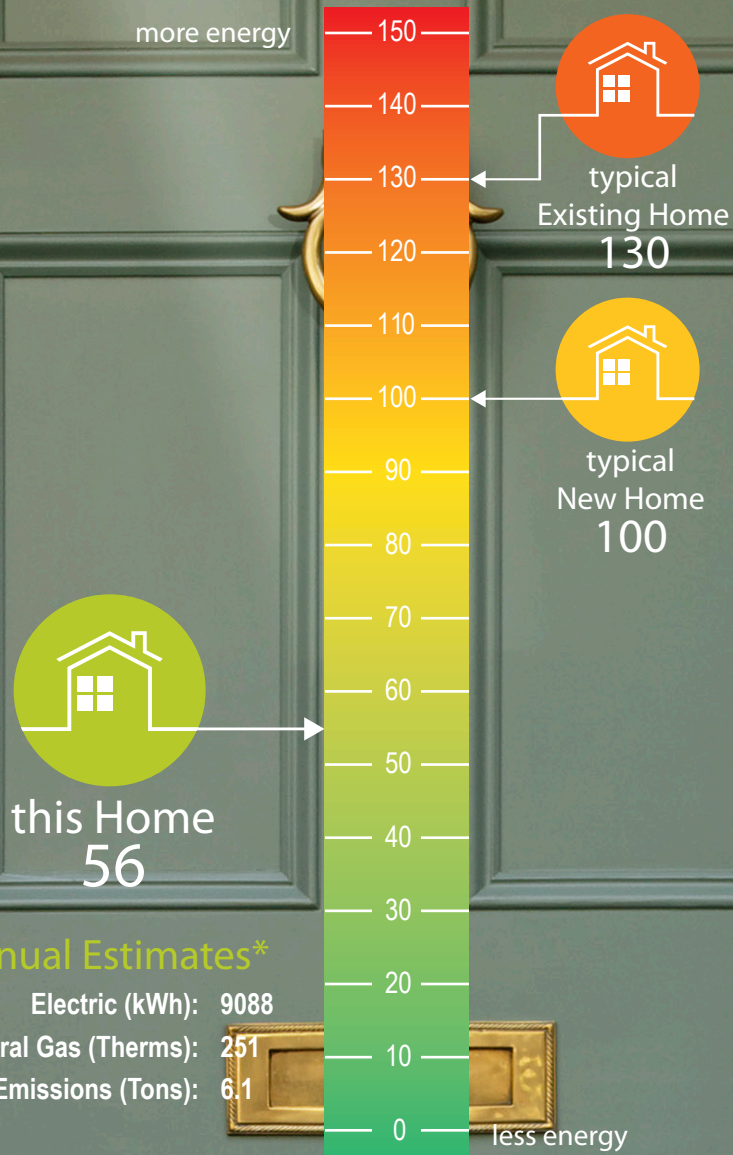

Mesquites at Alamo Crossing the Crocket 1783 sf

HERS® Index

Annual Estimates*

Electric (kWh): 9088
Natural Gas (Therms): 251
CO2 Emissions (Tons): 6.1

*Based on standard operating conditions
**Based on a HERS 130 Index Home