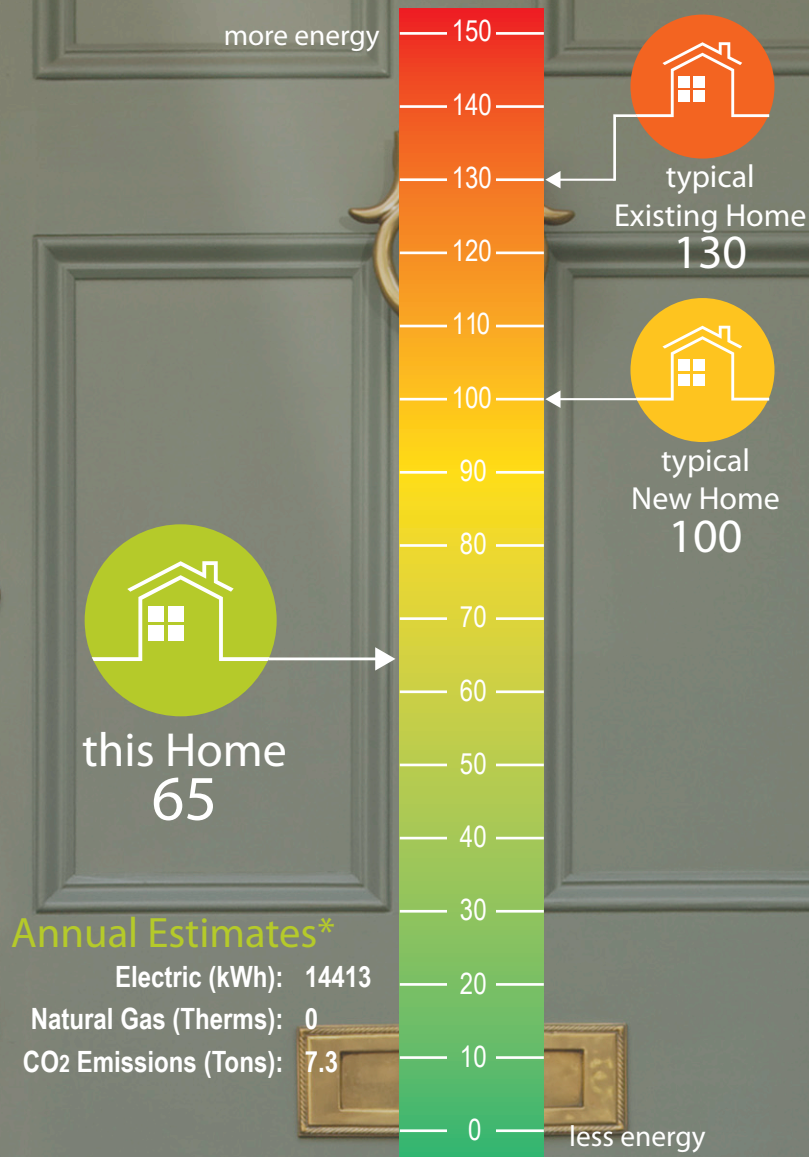

Mesquites on Wrightstown the Wrightson 1807 sf

HERS® Index

*Based on standard operating conditions
**Based on a HERS 130 Index Home